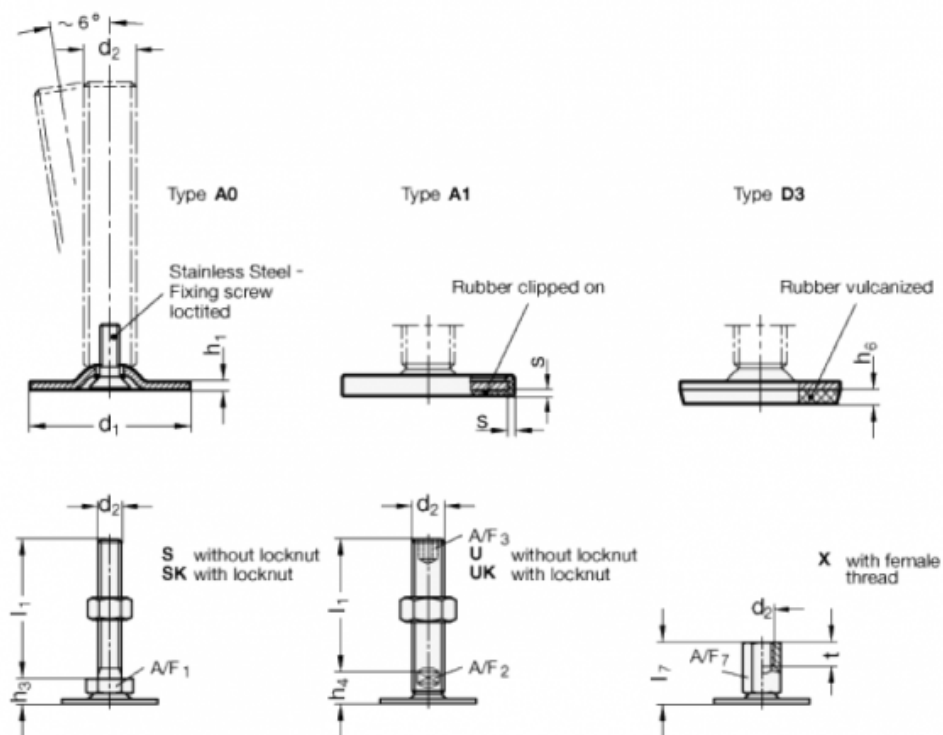

Data Sheet

Article number: 204060M12100A0SK

Description: E+G levelling foot
GN 40-60-M12-100-A0-SK

Note: SK With nut, External hexagon at the bottom

Measures

A/F1	= 17
d1	= 60
d2	= M12
h1	= 2.5
h3	= 11
h6	=
l1	= 100
s	=